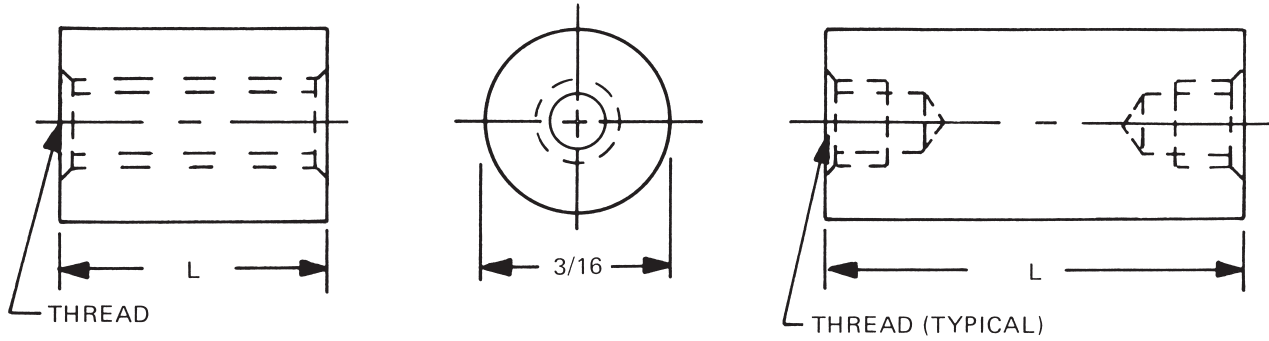

3/16 ROUND FEMALE STANDOFFS

See page 10 for thread depth chart
 See page 9 for finish codes
 For non-standard parts contact Sales Office

LENGTH	PART NO.
3/32	1631A
1/8	1631
5/32	1631T
3/16	1632
7/32	1632T
1/4	1633
9/32	1633T
5/16	1634
11/32	1634T
3/8	1635
13/32	1635T
7/16	1636
15/32	1636T
1/2	1637
17/32	1637T
9/16	1638
19/32	1638T
5/8	1639
21/32	1639T
11/16	1640
23/32	1640T

LENGTH	PART NO.
3/4	1641
25/32	1641T
13/16	1642
27/32	1642T
7/8	1643
29/32	1643T
15/16	1644
31/32	1644T
1"	1645
1-1/16	1646
1-1/8	1647
1-3/16	1648
1-1/4	1649
1-5/16	1650
1-3/8	1651
1-7/16	1652
1-1/2	1653
1-9/16	1654
1-5/8	1655
1-11/16	1656
1-3/4	1657

LENGTH	PART NO.
1-13/16	1658
1-7/8	1659
1-15/16	1660
2"	1661
2-1/16	1662
2-1/8	1663
2-3/16	1664
2-1/4	1665
2-5/16	1666
2-3/8	1667
2-7/16	1668
2-1/2	1669
2-9/16	1670
2-5/8	1671
2-11/16	1672
2-3/4	1673
2-13/16	1674
2-7/8	1675
2-15/16	1676
3"	1677