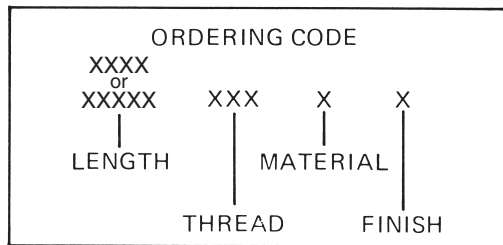

3/16 ROUND FEMALE STANDOFFS

See page 10 for thread depth chart
 See page 9 for finish codes
 For non-standard parts contact Sales Office

LENGTH	PART NO.
3/32	1631A
1/8	1631
5/32	1631T
3/16	1632
7/32	1632T
1/4	1633
9/32	1633T
5/16	1634
11/32	1634T
3/8	1635
13/32	1635T
7/16	1636
15/32	1636T
1/2	1637
17/32	1637T
9/16	1638
19/32	1638T
5/8	1639
21/32	1639T
11/16	1640
23/32	1640T

LENGTH	PART NO.
3/4	1641
25/32	1641T
13/16	1642
27/32	1642T
7/8	1643
29/32	1643T
15/16	1644
31/32	1644T
1"	1645
1-1/16	1646
1-1/8	1647
1-3/16	1648
1-1/4	1649
1-5/16	1650
1-3/8	1651
1-7/16	1652
1-1/2	1653
1-9/16	1654
1-5/8	1655
1-11/16	1656
1-3/4	1657

LENGTH	PART NO.
1-13/16	1658
1-7/8	1659
1-15/16	1660
2"	1661
2-1/16	1662
2-1/8	1663
2-3/16	1664
2-1/4	1665
2-5/16	1666
2-3/8	1667
2-7/16	1668
2-1/2	1669
2-9/16	1670
2-5/8	1671
2-11/16	1672
2-3/4	1673
2-13/16	1674
2-7/8	1675
2-15/16	1676
3"	1677