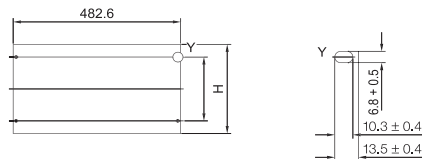

**Supply includes:**  
4 tower feet, assembly parts.

Decorative color RAL	Packs of	Order No. RC
5018	1 set	<b>3751.850</b>
5012	1 set	<b>3751.852</b>
7030	1 set	<b>3751.854</b>

### Back panel

**Screw-fastened**  
To close off the rear.

**Material:**  
2/3 mm aluminum, natural-anodized

**Supply includes:**  
Two 482.6 mm (19") mounting brackets,  
assembly parts.

For enclosure width mm	H (U)	Packs of	Order No. RC
482.6 (19")	3	1	<b>3751.600</b>
482.6 (19")	4	1	<b>3751.610</b>
482.6 (19")	6	1	<b>3751.620</b>
482.6 (19")	7	1	<b>3751.630</b>
482.6 (19")	9	1	<b>3751.530</b>
482.6 (19")	12	1	<b>3751.540</b>

For enclosure width mm	H (U)	Packs of	Order No. RC
482.6 (19")	3	1	<b>3751.100</b>
482.6 (19")	4	1	<b>3751.110</b>
482.6 (19")	6	1	<b>3751.120</b>
482.6 (19")	7	1	<b>3751.130</b>