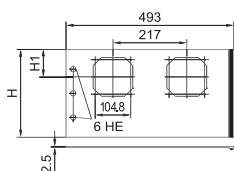

### Back panel

**Screw-fastened**  
To close off the rear.

**Material:**  
2/3 mm aluminum, natural-anodized

**Supply includes:**  
Two 482.6 mm (19") mounting brackets,  
assembly parts.

For enclosure width mm	H (U)	Packs of	Order No. RC
482.6 (19")	3	1	<b>3751.600</b>
482.6 (19")	4	1	<b>3751.610</b>
482.6 (19")	6	1	<b>3751.620</b>
482.6 (19")	7	1	<b>3751.630</b>
482.6 (19")	9	1	<b>3751.530</b>
482.6 (19")	12	1	<b>3751.540</b>

For enclosure width mm	H (U)	Packs of	Order No. RC
482.6 (19")	3	1	<b>3751.100</b>
482.6 (19")	4	1	<b>3751.110</b>
482.6 (19")	6	1	<b>3751.120</b>
482.6 (19")	7	1	<b>3751.130</b>

**Color:**  
RAL 7035

**Supply includes:**  
Assembly parts.

For enclosure width mm	H (U)	H1 mm	Order No. RC
482.6 (19")	3	66.65	<b>3751.150</b>
482.6 (19")	4	88.90	<b>3751.160</b>
482.6 (19")	6	83.50	<b>3751.170</b>
482.6 (19")	7	83.50	<b>3751.180</b>