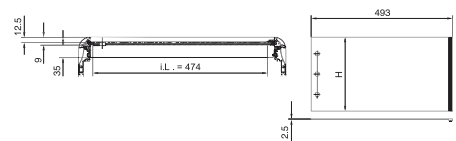

### Back panel

**Screw-fastened**  
To close off the rear.

**Material:**  
2/3 mm aluminum, natural-anodized

**Supply includes:**  
Two 482.6 mm (19") mounting brackets,  
assembly parts.

For enclosure width mm	H (U)	Packs of	Order No. RC
482.6 (19")	3	1	<b>3751.600</b>
482.6 (19")	4	1	<b>3751.610</b>
482.6 (19")	6	1	<b>3751.620</b>
482.6 (19")	7	1	<b>3751.630</b>
482.6 (19")	9	1	<b>3751.530</b>
482.6 (19")	12	1	<b>3751.540</b>

For enclosure width mm	H (U)	Packs of	Order No. RC
482.6 (19")	3	1	<b>3751.100</b>
482.6 (19")	4	1	<b>3751.110</b>
482.6 (19")	6	1	<b>3751.120</b>
482.6 (19")	7	1	<b>3751.130</b>

**Color:**  
RAL 7035

**Supply includes:**  
Assembly parts.

For enclosure width mm	H (U)	H1 mm	Order No. RC
482.6 (19")	3	66.65	<b>3751.150</b>
482.6 (19")	4	88.90	<b>3751.160</b>
482.6 (19")	6	83.50	<b>3751.170</b>
482.6 (19")	7	83.50	<b>3751.180</b>