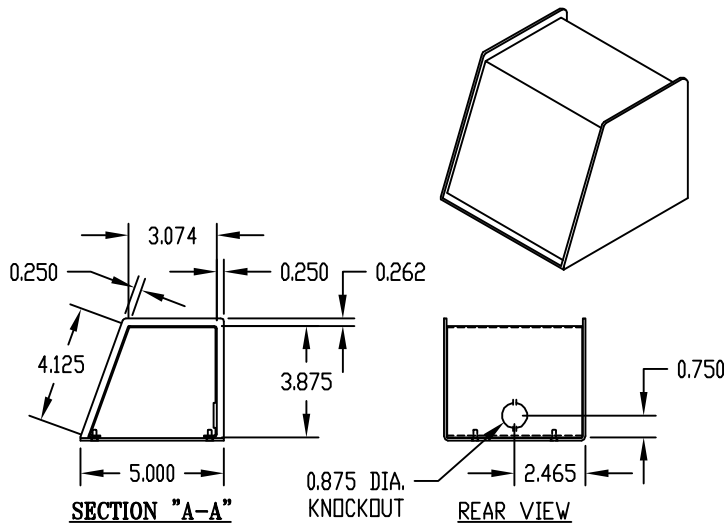

PART NAME

SLOPE ENCLOSURE

PART No.

SC-12100

**MATERIAL:**  
 BASE \_\_\_\_ 0.090 THK. ALUMINUM  
 COVER \_\_\_\_ 0.050 THK. ALUMINUM

**FINISH:**  
 BASE \_\_\_\_ BLACK TEXTURED  
 COVER \_\_\_\_ WHITE (PREPAINTED)  
 FEET \_\_\_\_ BLACK

SHIPPED UNASSEMBLED  
 SUPPLIED WITH FOUR (4) #6-32 x 3/8 LG. SCREWS  
 AND FOUR (4) SELF-ADHESIVE FEET.

PART NAME

SLOPE ENCLOSURE

PART No.

SC-12101

**MATERIAL:**  
 BASE \_\_\_\_ 0.090 THK. ALUMINUM  
 COVER \_\_\_\_ 0.050 THK. ALUMINUM

**FINISH:**  
 BASE \_\_\_\_ BLACK TEXTURED  
 COVER \_\_\_\_ WHITE (PREPAINTED)  
 FEET \_\_\_\_ BLACK

SHIPPED UNASSEMBLED  
 SUPPLIED WITH FOUR (4) #6-32 x 3/8 LG. SCREWS  
 AND FOUR (4) SELF-ADHESIVE FEET.