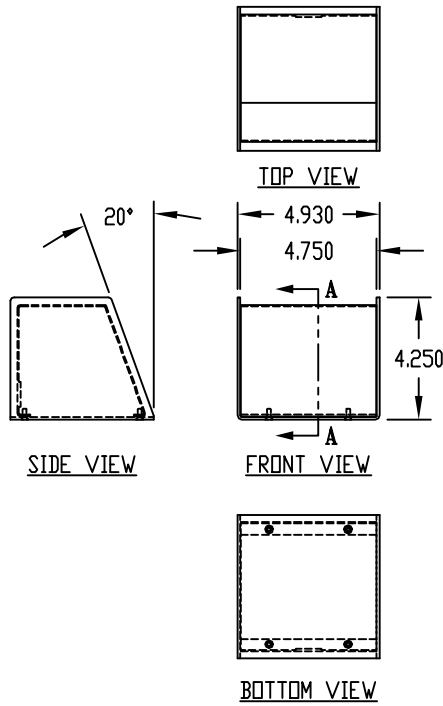

PART NAME

SLOPE ENCLOSURE

PART No.

SC-12100

**MATERIAL:**  
 BASE \_\_\_\_ 0.090 THK. ALUMINUM  
 COVER \_\_\_\_ 0.050 THK. ALUMINUM

**FINISH:**  
 BASE \_\_\_\_ BLACK TEXTURED  
 COVER \_\_\_\_ WHITE (PREPAINTED)  
 FEET \_\_\_\_ BLACK

SHIPPED UNASSEMBLED  
 SUPPLIED WITH FOUR (4) #6-32 x 3/8 LG. SCREWS  
 AND FOUR (4) SELF-ADHESIVE FEET.

PART NAME

SLOPE ENCLOSURE

PART No.

SC-12101

**MATERIAL:**  
 BASE \_\_\_\_ 0.090 THK. ALUMINUM  
 COVER \_\_\_\_ 0.050 THK. ALUMINUM

**FINISH:**  
 BASE \_\_\_\_ BLACK TEXTURED  
 COVER \_\_\_\_ WHITE (PREPAINTED)  
 FEET \_\_\_\_ BLACK

SHIPPED UNASSEMBLED  
 SUPPLIED WITH FOUR (4) #6-32 x 3/8 LG. SCREWS  
 AND FOUR (4) SELF-ADHESIVE FEET.