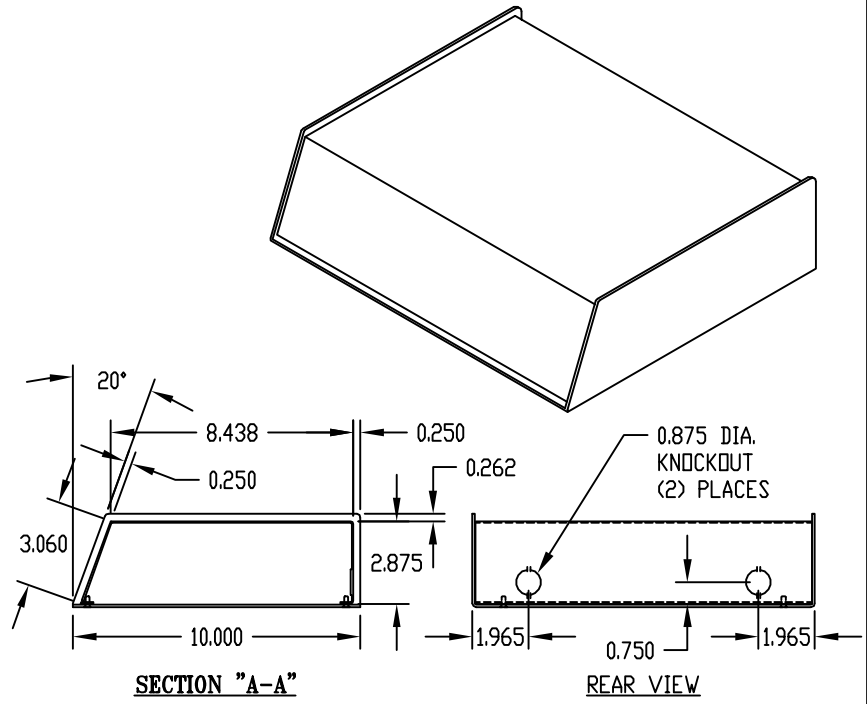

PART NAME

SLOPE ENCLOSURE

PART No.

SC-12100

**MATERIAL:**  
 BASE \_\_\_\_ 0.090 THK. ALUMINUM  
 COVER \_\_\_\_ 0.050 THK. ALUMINUM

**FINISH:**  
 BASE \_\_\_\_ BLACK TEXTURED  
 COVER \_\_\_\_ WHITE (PREPAINTED)  
 FEET \_\_\_\_ BLACK

SHIPPED UNASSEMBLED  
 SUPPLIED WITH FOUR (4) #6-32 x 3/8 LG. SCREWS  
 AND FOUR (4) SELF-ADHESIVE FEET.

PART NAME

SLOPE ENCLOSURE

PART No.

SC-12101

**MATERIAL:**  
 BASE \_\_\_\_ 0.090 THK. ALUMINUM  
 COVER \_\_\_\_ 0.050 THK. ALUMINUM

**FINISH:**  
 BASE \_\_\_\_ BLACK TEXTURED  
 COVER \_\_\_\_ WHITE (PREPAINTED)  
 FEET \_\_\_\_ BLACK

SHIPPED UNASSEMBLED  
 SUPPLIED WITH FOUR (4) #6-32 x 3/8 LG. SCREWS  
 AND FOUR (4) SELF-ADHESIVE FEET.